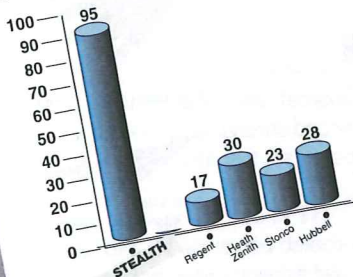

Motion Sensor Performance Report
Motion Sensor Comparative Scores
100 Points Best 0 Points Worst

Source:
Wigler Testing Company, Inc.
A UL Certified Laboratory
Serving the Lighting Industry Since 1980

Stealth offers:

- 1000 watt Switching Capacity
- Surge protected up to 6000 volts
- Radio Frequency Immunity
- Protected Manual Override with Auto Reset
- Die Cast Aluminum Flood lights
- 10 year Warranty and much more !

**Add Reliable Security to your Garages, Yards, Pathways,
Outdoor Decks and more!**

**Call today to install more SAFETY and SECURITY around your
home . (425)883-7178**

This offer Valid through December 31, 2010. May not be used in conjunction with any other discounts