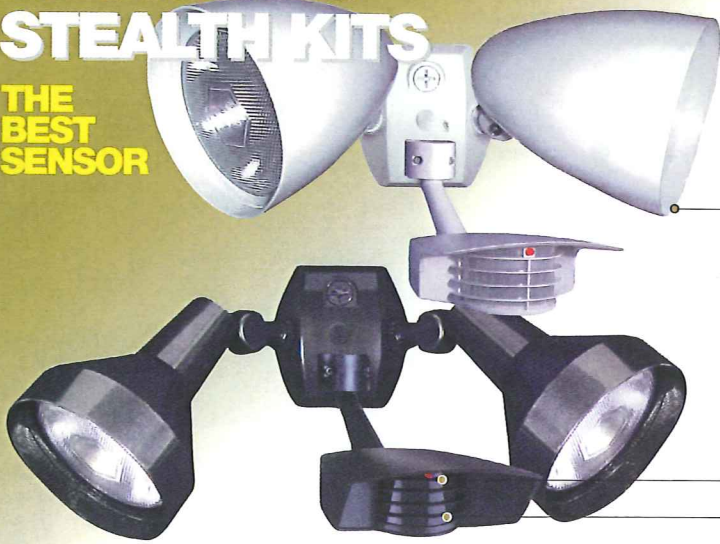

DAYLIGHT SAVINGS SPECIAL !

OUTDOOR SENSORS STEALTH KITS

THE
BEST
SENSOR

Add reliable security to garages,

BEL-RED ELECTRIC
makes it easy to
Increase your Safety and Security
Without busting your wallet !

*We are offering 10 % discount on Motion
Sensor Flood Lighting*

**Stealth Motion Sensor light kit is a SECURITY GRADE light fixture
that outperforms the competition.**

Motion Sensor Performance Report
Motion Sensor Comparative Scores
100 Points Best 0 Points Worst

Source:
Wigler Testing Company, Inc.
A UL Certified Laboratory
Serving the Lighting Industry Since 1980

- Stealth offers:**
- 1000 watt Switching Capacity
 - Surge protected up to 6000 volts
 - Radio Frequency Immunity
 - Protected Manual Override with Auto Reset
 - Die Cast Aluminum Flood lights
 - 10 year Warranty and much more !